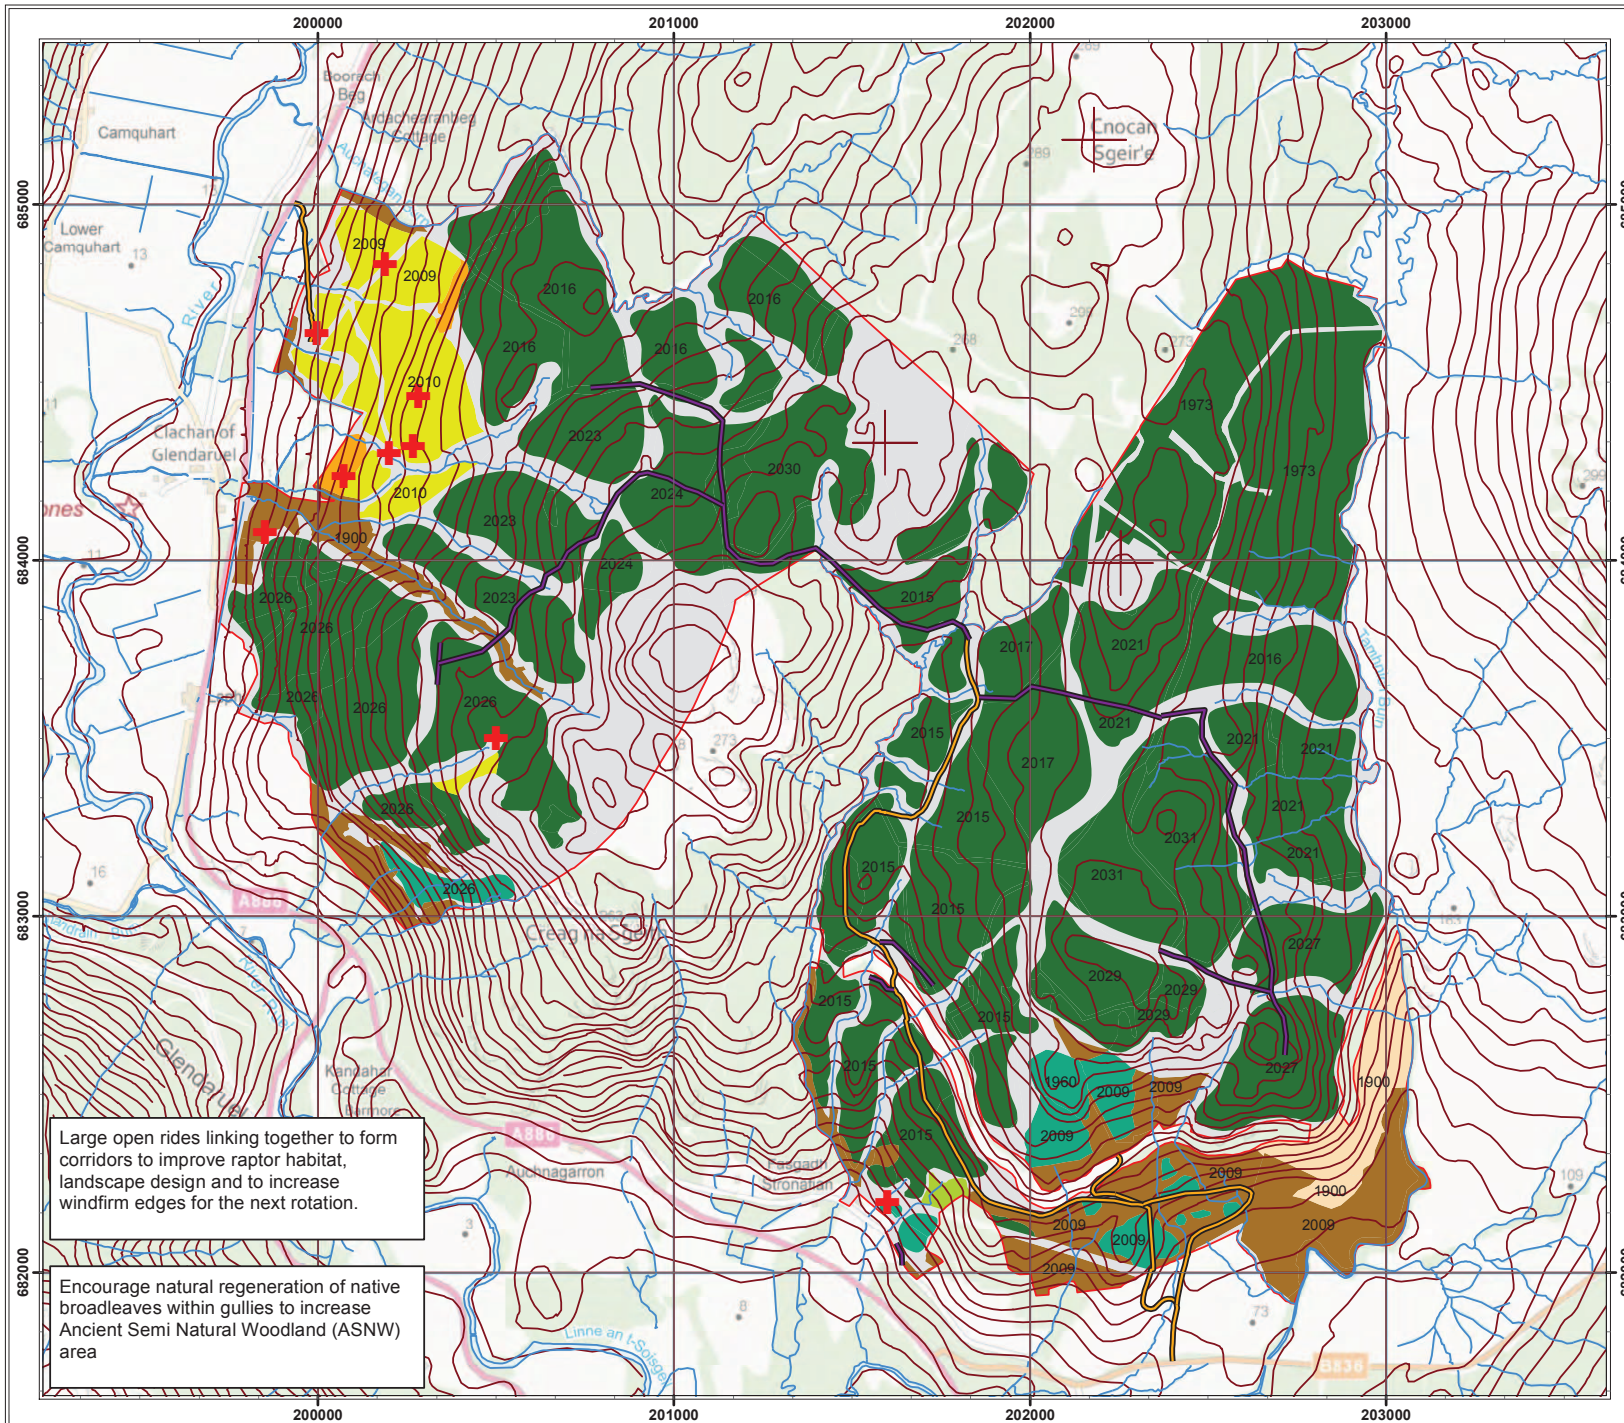

Stronafian

Map 9: Final Design Plan

Author: Matthew Giles
Date: 20/03/2014
Scale: 1:15,000

Legend

-  Archaeology
-  Proposed Roads
-  Forest Road
-  Water Courses
- Contour Data**
-  Contour
- Contour Data**
-  Contour Data
-  Stronafian Boundary

Final Species

Species

-  SS
-  HL
-  MB
-  MB/MC
-  MC
-  NS
-  SP
-  OG

BRN: 167163
MLC: 770/0037
Case No: 4889763

DGA Forestry
Lochanheadwood
Lochanhead
Dumfries
DG2 8JB
Tel: 01387 730634
Email: mail@dga-forestry.co.uk

Large open rides linking together to form corridors to improve raptor habitat, landscape design and to increase windfirm edges for the next rotation.

Encourage natural regeneration of native broadleaves within gullies to increase Ancient Semi Natural Woodland (ASNW) area